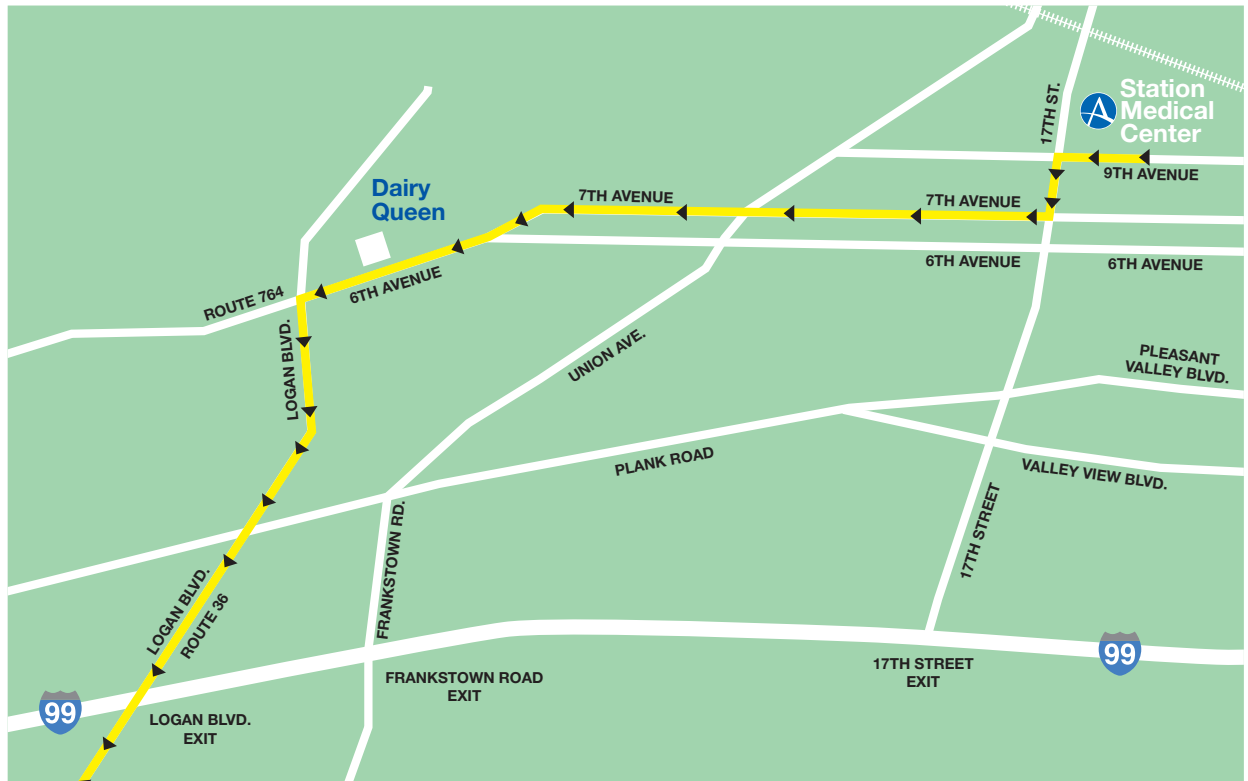

DIRECTIONS TO ELITE ORTHOPEDICS

SOUTHERN ALLEGHENIES

ELITE ORTHOPEDICS

is at 601 Hawthorne Drive • Suite 100 • Gateway Centre • Hollidaysburg, Pa.
It is easily accessible from Route 36.

TO GET TO ELITE ORTHOPEDICS FROM STATION MEDICAL CENTER

When you exit the Station Medical Center parking lot, make a right onto 9th Avenue toward 17th Street.

At the light, make a left onto 17th Street.

Go two blocks and make a right onto 7th Avenue (Route 764 South).

Follow 7th Avenue for about 1.5 miles (it eventually becomes 6th Avenue). You will see a Dairy Queen on your right. Logan Boulevard is at the next light.

Turn left onto Logan Boulevard (becomes Route 36) and go 3.8 miles.

Look for the Gateway Centre sign on the left just past the Hollidaysburg YMCA.

Turn left onto Hawthorne Drive and left into Gateway Centre.